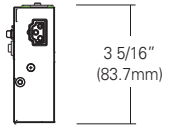

UCLS

120V, 220V-230V and 277V

Pivotable Light LED Bar Undercabinet Light

Catalog #		Type
Project		Date
Prepared by		

Linear LED

FEATURES and FUNCTIONS

- Assembled by aluminum body, flip cover and plastic lens.
- Plastic end caps provided male and female receptacles for power cord and link cable connector or direct connector for linking end to end, locker switch on cover plate.
- 120V AC LED module with integrated IC chip imbed on board and 10-100% triac dimmable with most of leading and trailing edge dimmer switches in the market
- Listed for both of portable lamp type (UL153) with power cord set and permanent hardwire type (UL1598) with knock outs for 1/2" trade size conduit and Romex cable in end cap and backside.
- Various length of models as in specification with different wattages from 4W(9"L) through 17W(48"L).
- Optional-available in color temperature selectable(3000K, 4000K, 5000K).
- Long life (5years warranty) as of no trouble with driver.

Optional Accessories

- 6ft power cord set.
- 6" flexible wire with both ends connectors.

Linkable

SPECIFICATION

Housing	L (Length)	Watts	Lumen
UCLS 0903	9" (230mm)	4W	200lm
UCLS 1204	12" (305mm)	5W	270lm
UCLS 1807	18" (460mm)	7W	420lm
UCLS 2108	21" (534mm)	8W	460lm
UCLS 2409	24" (610mm)	9W	580lm
UCLS 3612	36" (915mm)	13W	800lm
UCLS 4818	48" (1,220mm)	17W	1,070lm