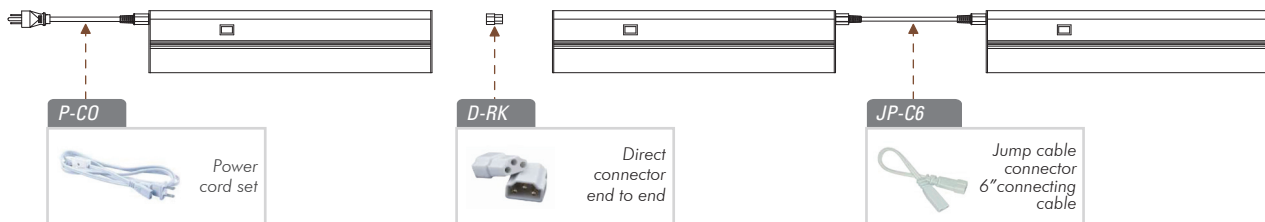

UCLS

120V, 220V-230V and 277V

Pivotable Light LED Bar Undercabinet Light

Catalog #		Type
Project		Date
Prepared by		

Linear LED

FEATURES and FUNCTIONS

- Assembled by aluminum body, flip cover and plastic lens.
- Plastic end caps provided male and female receptacles for power cord and link cable connector or direct connector for linking end to end, locker switch on cover plate.
- 120V AC LED module with integrated IC chip imbed on board and 10-100% triac dimmable with most of leading and trailing edge dimmer switches in the market
- Listed for both of portable lamp type (UL153) with power cord set and permanent hardwire type (UL1598) with knock outs for 1/2" trade size conduit and Romex cable in end cap and backside.
- Various length of models as in specification with different wattages from 4W(9"L) through 17W(48"L).
- Optional-available in color temperature selectable(3000K, 4000K, 5000K).
- Long life (5years warranty) as of no trouble with driver.

Optional Accessories

- 6ft power cord set.
- 6" flexible wire with both ends connectors.

Linkable

SPECIFICATION

Housing	L (Length)	Watts	Lumen
UCLS 0903	9" (230mm)	4W	200lm
UCLS 1204	12" (305mm)	5W	270lm
UCLS 1807	18" (460mm)	7W	420lm
UCLS 2108	21" (534mm)	8W	460lm
UCLS 2409	24" (610mm)	9W	580lm
UCLS 3612	36" (915mm)	13W	800lm
UCLS 4818	48" (1,220mm)	17W	1,070lm